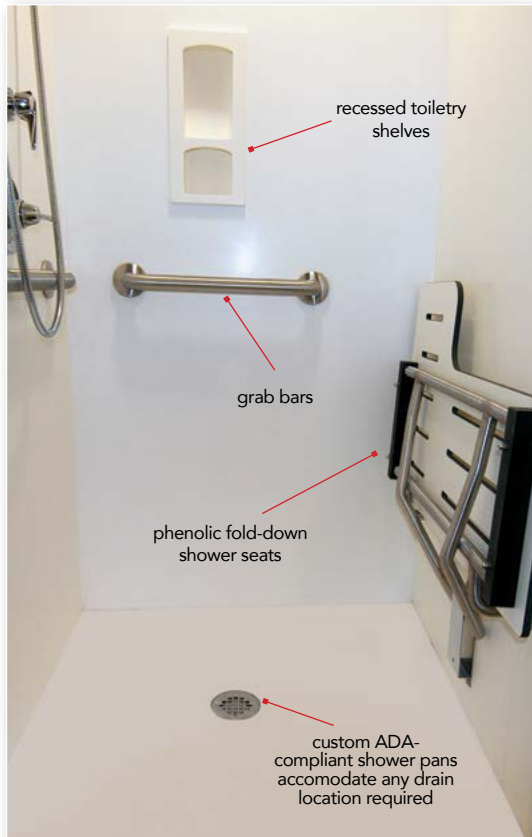

- Patient rooms and baths
- Surgical operating room walls and countertops
- Pharmacy countertops
- Nursing stations and other work and reception area countertops
- Wainscots and wall cladding
Window sills, door trim, base trim, pass-throughs and cased openings
- Restroom vanity tops, bowls, and toilet partitions for staff and public use
- Cafeteria serving and buffet counters, signage, displays, planters, and tables

Shown: ADA-compliant shower and vanity top.

Solid Surface Trim & Baseboard

- Shower Trim - 2" x 1/2" x 96" (with eased edges)

Special Order Only

- Inside Corner Trim - 1/2" x 1/2" x 96" quarter round

- Inside Corner Trim - 3/4" x 3/4" x 96"

- Outside Corner Trim - 1-1/2" x 1-1/2" x 96"

- Baseboard Trim - 4" x 1/2" x 96"

Specify ARRAY® Solid Surfaces for Your Next Commercial or Institutional Project

ARRAY® Solid Surface Wall Panels, Countertops, Vanity Bowls and Shower System Components and Accessories

- plus they are renewable and resistant to mold, bacteria, mildew, scratching and heat.
- Wall panels are easy to fabricate, install, repair, and maintain, reducing costs and extending service life.
- Toilet partition panels 36" x 72" x 3/4" and 72" x 72" x 3/4"
- Integral solid surface vanity bowls, 4" covered backsplashes, and 4" aprons are available.
- ARRAY Solid Surface is Greenguard Indoor Air Quality Certified and NSF Certified.