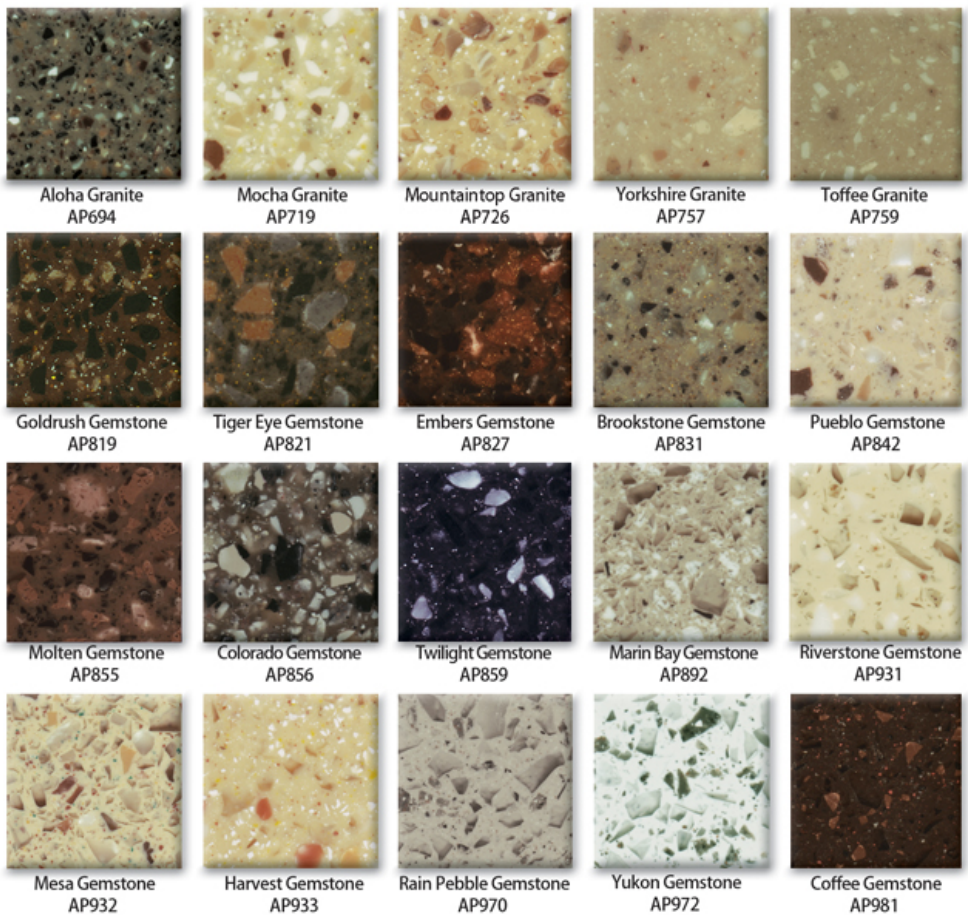

ARRAY Solid Surface - 10 colors + color matching

(1/4" & 1/2" thick)

Bright White - F001

Bisque - F006

Wheat Mist - F266

Canvas Mist - F312

Morocco Mist - F373

Destin Granite - F696

Golden Granite - F760

Dover Granite - F850

Sequin Pearl - F912

Beach Pearl - F920

Any ARRAY Solid Surface panel color is available by special order in the TileLike style, which achieves a tile replica appearance with contrasting grout lines.

ARRAY COLORS

Available in these 10 standard colors, PLUS color matching. (1/4" and 1/2" thicknesses)

Order samples at 901.386.2375. Colors shown may vary from final products. Visual inspection and approval of ARRAY samples must be completed prior to order placement and fabrication.

ARRAY SPECIAL ORDER COLORS

Contact us to verify available colors, thicknesses and quantities. Color matching available. Greenguard and NSF certification available in these colors by special order only.