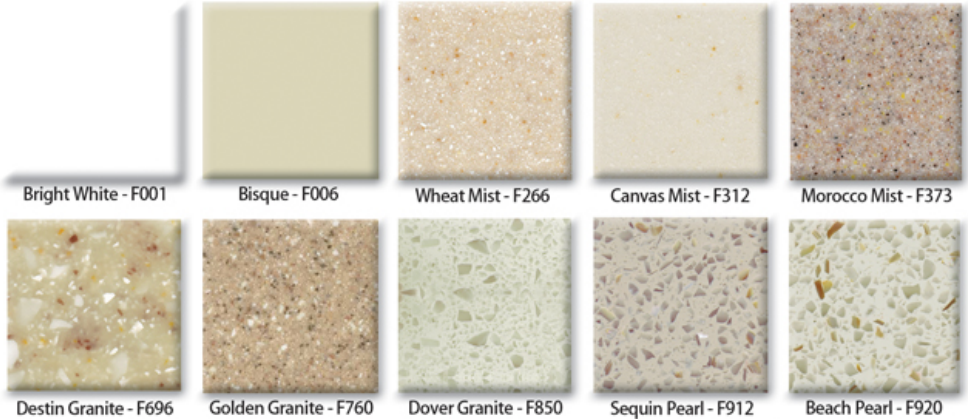

ARRAY Solid Surface - 10 colors + color matching

(1/4" & 1/2" thick)

Bright White - F001

Bisque - F006

Wheat Mist - F266

Canvas Mist - F312

Morocco Mist - F373

Destin Granite - F696

Golden Granite - F760

Dover Granite - F850

Sequin Pearl - F912

Beach Pearl - F920

Any ARRAY Solid Surface panel color is available by special order in the TileLike style, which achieves a tile replica appearance with contrasting grout lines.

ARRAY COLORS

Available in these 10 standard colors, PLUS color matching. (1/4" and 1/2" thicknesses)

Order samples at 901.386.2375. Colors shown may vary from final products. Visual inspection and approval of ARRAY samples must be completed prior to order placement and fabrication.

ARRAY SPECIAL ORDER COLORS

Contact us to verify available colors, thicknesses and quantities. Color matching available. Greenguard and NSF certification available in these colors by special order only.