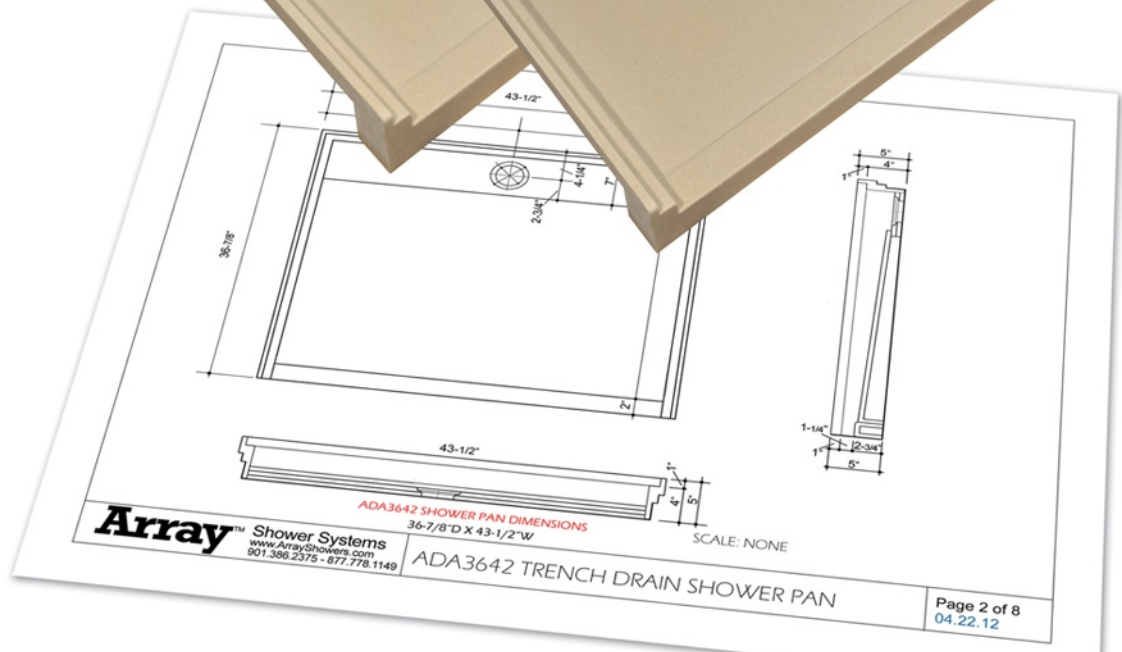

ArrayTM
Solid Surface Shower Systems

ADA3642TD
Solid Surface Trench Drain
Shower Pan & Cover

ArrayTM Shower Systems
www.ArrayShowers.com
901.386.2375 - 877.778.1149

ADA3642 TRENCH DRAIN SHOWER PAN

Page 2 of 8
04.22.12

Distributed exclusively by

Customized versions of Trench Drain shower pans, Standard shower pans & ADA-compliant shower pans are available in any size & drain location.

Contact us for information and samples of ARRAY Solid Surface - 901.386.2375, Toll Free 877.778.1149
fax 901.386.6668, email CustomerCare@ArrayShowers.com, www.ArrayShowers.com