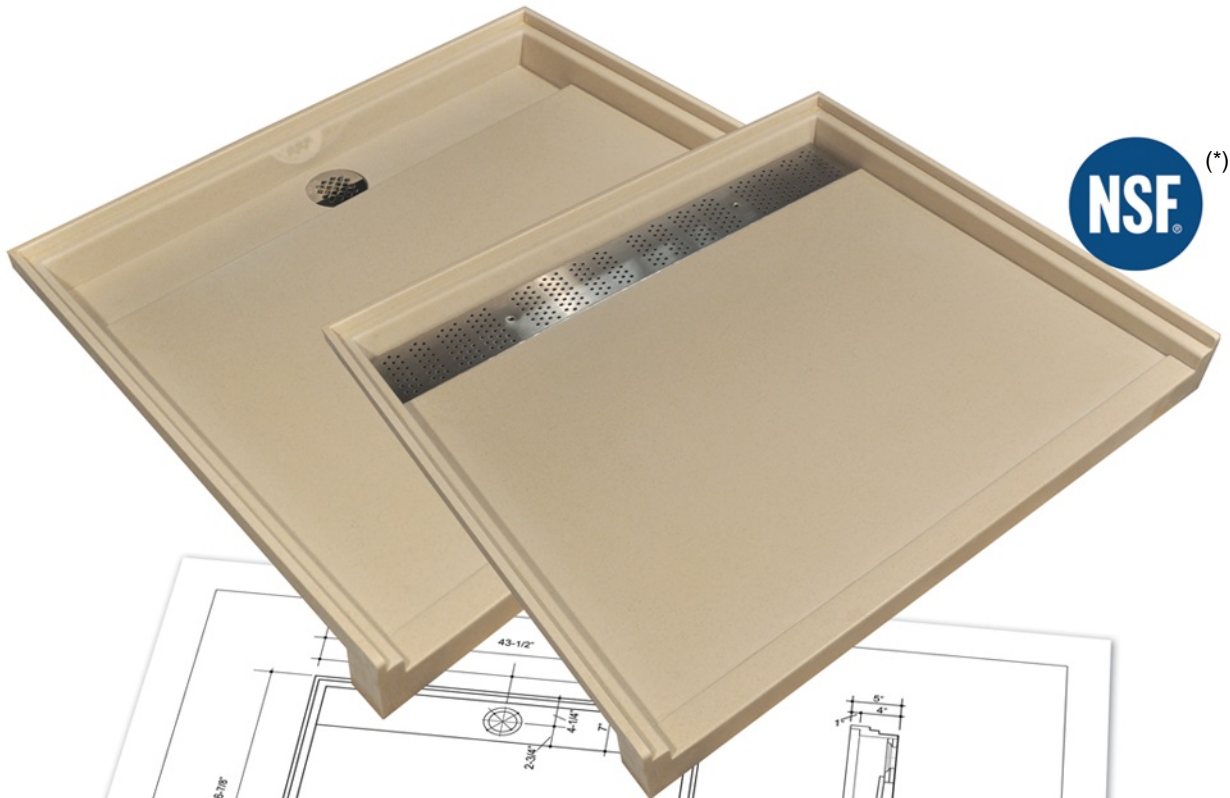

ArrayTM
Solid Surface Shower Systems

ADA3642TD
Solid Surface Trench Drain
Shower Pan & Cover

ArrayTM Shower Systems
www.ArrayShowers.com
901.386.2375 - 877.778.1149

ADA3642 TRENCH DRAIN SHOWER PAN

Page 2 of 8
04.22.12

Distributed exclusively by

Customized versions of Trench Drain shower pans, Standard shower pans & ADA-compliant shower pans are available in any size & drain location.

Contact us for information and samples of ARRAY Solid Surface - 901.386.2375, Toll Free 877.778.1149
fax 901.386.6668, email CustomerCare@ArrayShowers.com, www.ArrayShowers.com