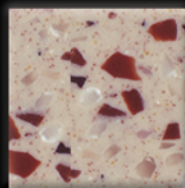

ARRAY COLOR COLLECTION

Available in these 12 standard colors, PLUS color matching. (1/4" and 1/2" thicknesses)

Bright White - F001

Bisque - F006

Wheat Mist - F266

Canvas Mist - F312

Morocco Mist - F373

Destin Granite - F696

Golden Granite - F760

Snowledge Granite - F282

Duneshade Granite - F849

Dover Granite - F850

Sequin Pearl - F912

Beach Pearl - F920

Colors shown may vary from final products. Visual inspection and approval of ARRAY samples must be completed prior to order placement and fabrication.

Aloha Granite
LE2694

Toffee Granite
LE2759

Southbeach Granite
LE2811

Gold Rush
Gemstone LE 2819

Yukon Gemstone
LE2825

Mesa Gemstone
LE2827

Harvest Gemstone
LE2830

Brookstone
Gemstone - LE2831

Pueblo Gemstone
LE2842

Majestic Gemstone
LE2846

Colorado Gemstone
LE2850

Molten Gemstone
LE2855

Twilight Gemstone
LE2859